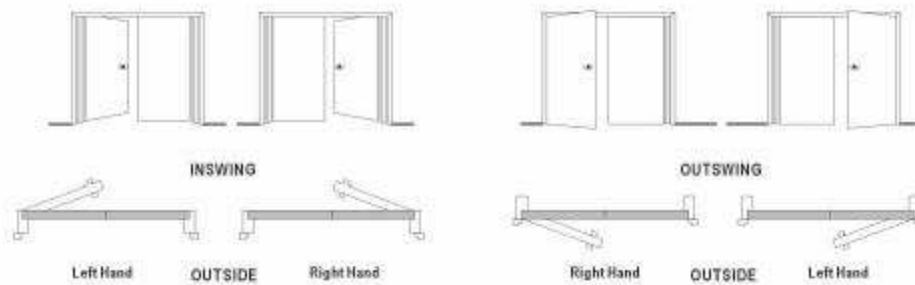

DOOR UNIT HANDING

All units are handed from outside

Single Door Units

French Units

Retro Patio Center Swing Units

X: Stationary O: Operating