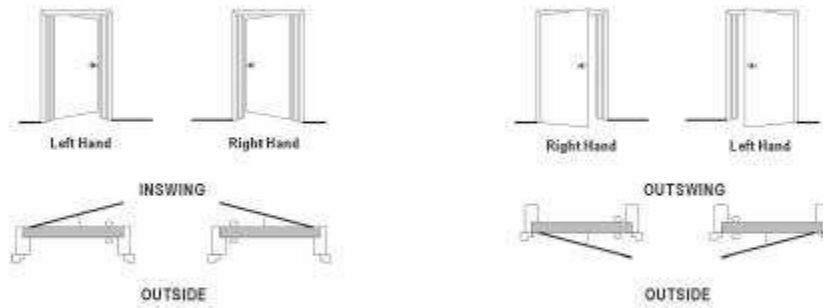

DOOR UNIT HANDING

All units are handed from outside

Single Door Units

French Units

Retro Patio Center Swing Units

X: Stationary O: Operating